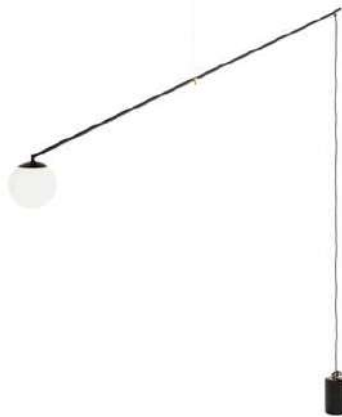

~~\$1450~~ \$870

**- 40%**

DCW Lampe Gras 215 Floor Lamp - Conic  
Bernard Albin Gras  
Metal in black and chrome  
W770+220 x D320 x H1300+770+200 mm  
1 pc

~~\$1010~~ \$600

**- 30%**

~~\$1850~~ \$1300

\*slight defects  
Mogg Bitá Suspension Lamp  
Sebastiano Tosi  
Base in concrete in black, metal in black, diffusor in opal glass  
W2200 mm  
1 pc