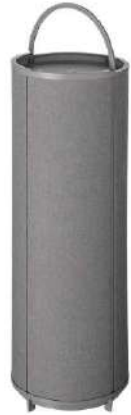

~~\$780~~ \$550

**- 40%**

Blomus Tawa Portable Lamp - Large - IP54  
kaschkasch  
Aluminium in grey, synthetic fibre  
DIA250 x H710 mm  
5 pc

~~\$990~~ \$700

**- 30%**

Blomus Iris Portable Lamp - IP44  
Sebastian Herkner  
Aluminium plated steel, glass  
DIA100 x H180 mm  
5 pc