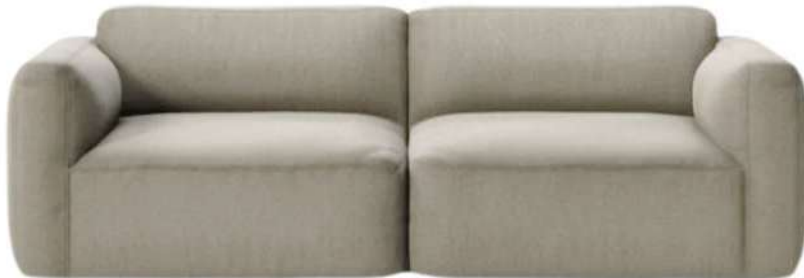

&Tradition Develius Mellow Sofa - Module EV8A + EV8B
Edward van Vliet
Upholstery in fabric in hot madison 94
W2380 x D660/970 x H710 mm SH420 mm
1 pc

- 50%

~~$6340~~ $3170 1 set