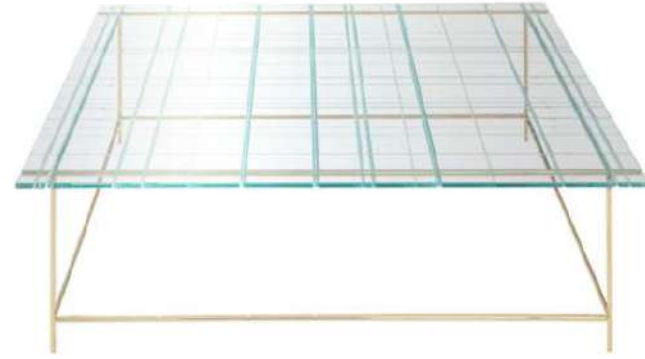

*out of production
HC28 Cosmo Grassi Coffee Table - Square
Sebastian Herkner
Metal in champagne titanium, clear glass
W1200 x D1200 x H360 mm
2 pc

- 60%

~~$3920~~ $1570