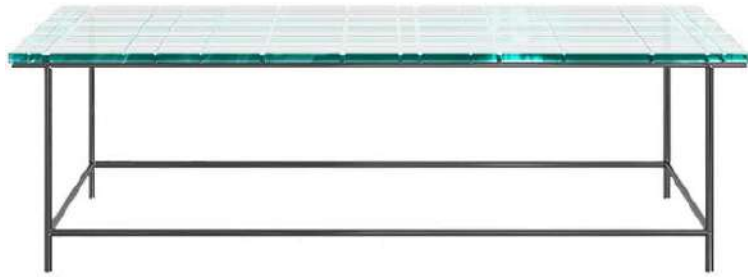

EX-STOCKS LIST 17.04.2026

*Prices indicated are listed as each. Collection/ delivery within a week upon purchase. Condition as is. Delivery if required is chargeable.

*out of production
HC28 Cosmo Grassi Coffee Table
Sebastian Herkner
Metal in black titanium, clear glass
W1400 x D600 x H360 mm
1 pc

- 50%

~~$2890~~ $1450