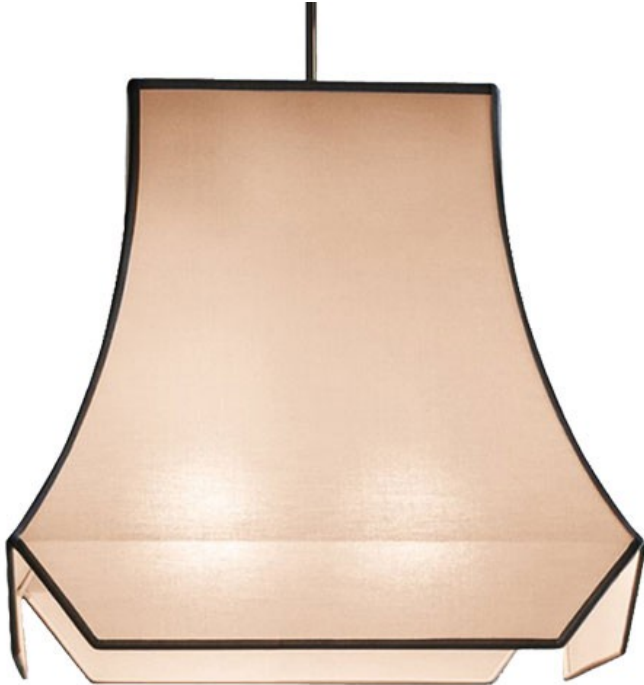

MADE & MAKE

Contardi Cloche Suspension Lamp

PRODUCT SPECIFICATION

Designed by Massimiliano Ruggi

Materials: Metal support in satin bronze or polished chrome, fabric shade in hazelnut cotton and transparent lining with black trim or white cotton transparent lining with grey trim

Max (W):

Large: 105W, E27

XL: 3 x 105W, E27

Dimensions:

Large: W550 x D550 x H490 mm

XL: W900 x D900 x H800 mm

PRODUCT PAGE

[Contardi Cloche Suspension Lamp](#)