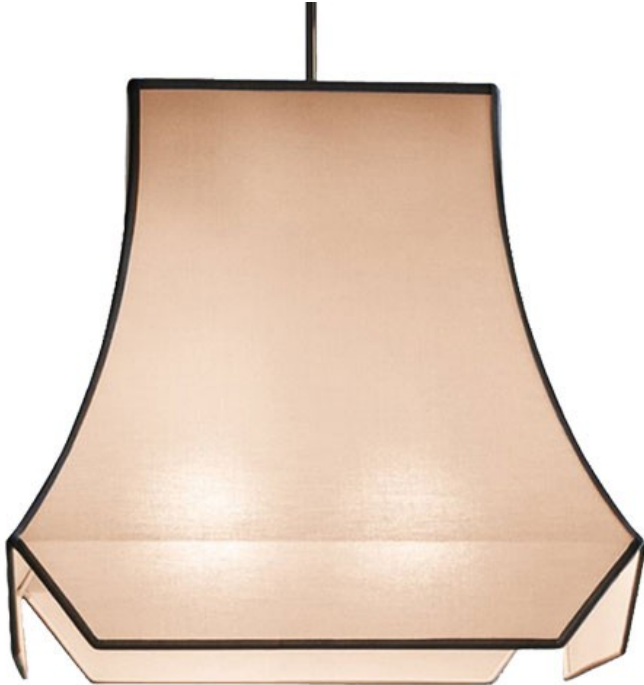

MADE & MAKE

Contardi Cloche Suspension Lamp

PRODUCT SPECIFICATION

Designed by Massimiliano Ragg

Materials: Metal support in satin bronze or polished chrome, fabric shade in hazelnut cotton and transparent lining with black trim or white cotton transparent lining with grey trim

Max (W):

Large: 105W, E27

XL: 3 x 105W, E27

Dimensions:

Large: W550 x D550 x H490 mm

XL: W900 x D900 x H800 mm

PRODUCT PAGE

[Contardi Cloche Suspension Lamp](#)