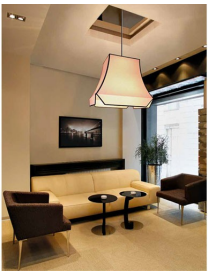

PRODUCT GALLERY

RELATED PRODUCTS